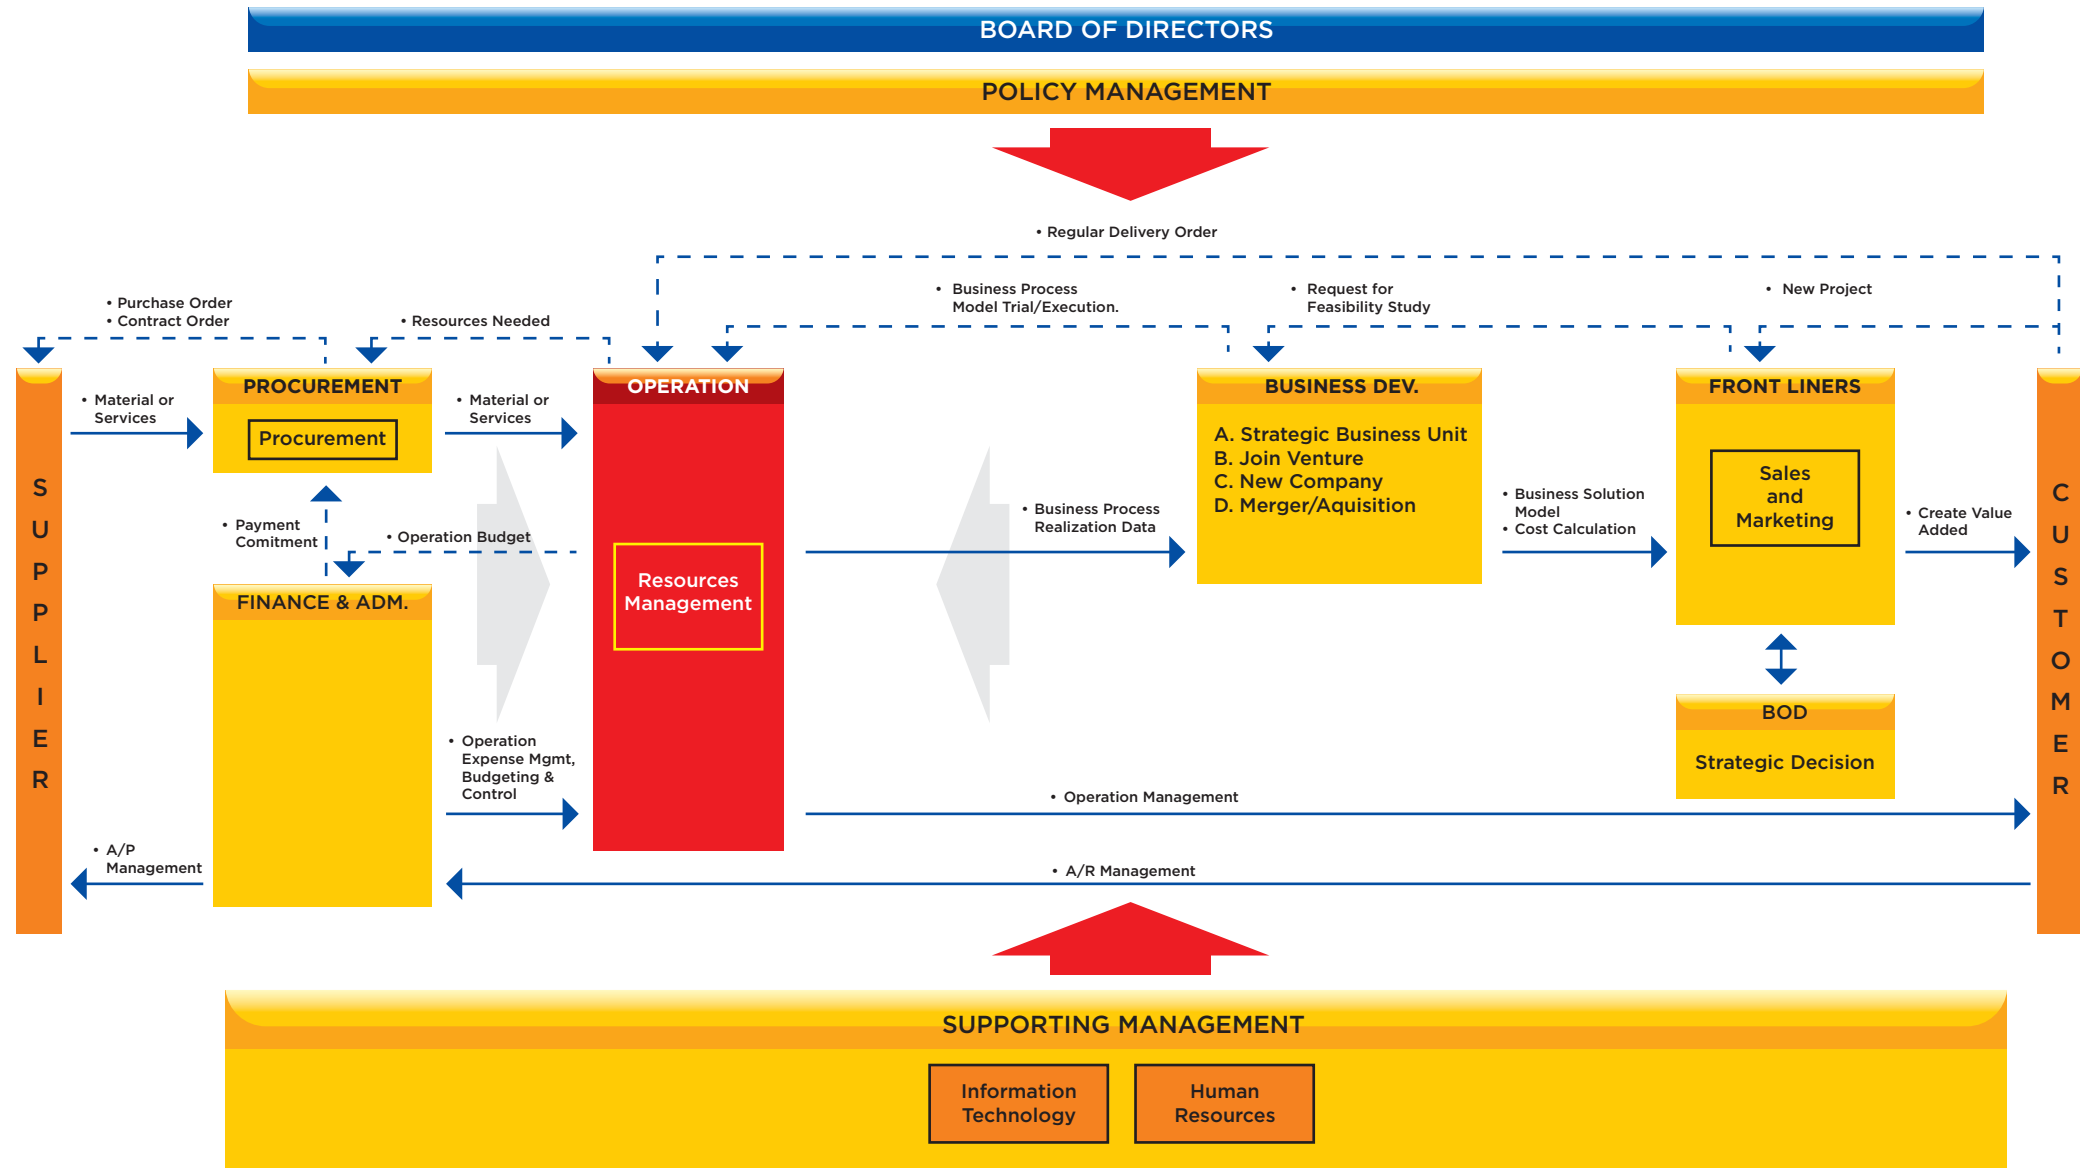

Mission

- Provide safe services at the right time, quantity and quality.
- Give added value to stakeholder.
- Wide business network.

Core Values

Integrity, Trust and **Respect** are the foundation of our company's long term success. with our values and the spirit of professionalism transporter indonesia committed to give added value to all stakeholders.

Trust

Respect

Integrity

Company Business Process

Our Services

INLAND TRANSPORTATION

- Trucking
- Domestic Door to Door Service
- Project Cargo Transportation
- Over size/Weight Cargo Transportation
- Warehousing and Distribution Service
- Cargo Insurance Service